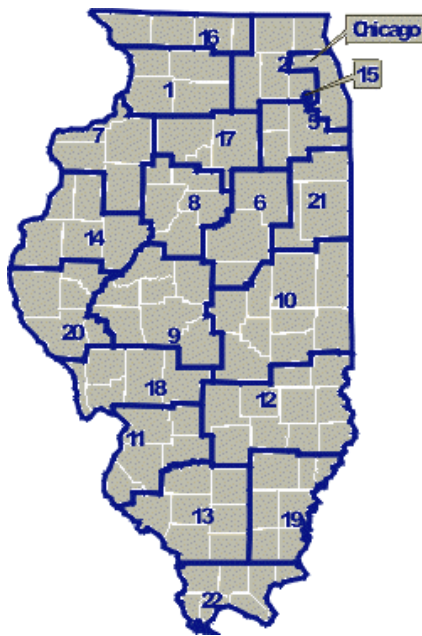

Useful ES Web Sites

FAA Aircraft Registry	http://162.58.35.241/acdatabase/
FAA Airman Certificate Registry	https://amsrvs.registry.faa.gov/aadatabase/login.asp
Airport Locator	http://www.aviationdirectory.com/
FAA Home Page	http://www.faa.gov/
NTSB Aviation	http://www.nts.gov/aviation/aviation.htm
IDOT Division of Aeronautics	http://www.dot.state.il.us/aero/index.html
Latitude/Longitude Conversion	http://www.geology.enr.state.nc.us/gis/latlon.html
MapQuest Lat/Lon Maps	http://www.mapquest.com/maps/latlong.adp
CAP Wing Management Utilities (WMU)	http://wmu.nat.cap.gov/
IL State Police Districts (map & counties served)	http://www.isp.state.il.us/districts/

Illinois State Police District Offices

District Map

District 1

3107 E Lincoln Way
Sterling IL 61081
815-632-4010

District 2

777 S State St
Elgin IL 601223
847-931-2405

Chicago

9511 W Harrison
Des Plaines IL 60016
847-294-4400

District 5

16648 S Broadway
Lockport IL 60441
815-726-6377

District 6

800 Old Airport Rd
Pontiac IL 61764
815-844-1500

District 7

800 Hillcrest Rd
East Moline IL 61244
309-752-4915

District 8

1265 Lourdes Rd
Metamora IL 61548
309-383-2133

District 9

3780 E Lake Shore Dr
Springfield IL 62712
217-786-7107

District 10

PO Box 110
Pestotum IL 61863
217-265-0050

District 11

1100 Eastport Plaza Dr
Collinsville IL 62234
618-346-3990

District 12

401 Industrial Ave Ste A
Effingham IL 62401
217-347-2711

District 13

1391 S Washington St
DuQuoin IL 62832
618-542-2171

District 14

1600 N Lafayette St
Macomb IL 61455
309-833-4046

District 15

2700 Ogden Ave
Downers Grove IL 60515
630-241-6800

District 16

16450 W State Rd
Pecatonica IL 61063
815-239-1152

District 17

2971 E 350th Rd
LaSalle IL 61301
815-224-1171

District 18

102 Illinois Route 16
Litchfield IL 62056
217-324-4900

District 19

919 Illinois Route 14
Carmi IL 62821
618-382-4606

District 20

PO Box 32
Pittsfield IL 62363
217-285-2034